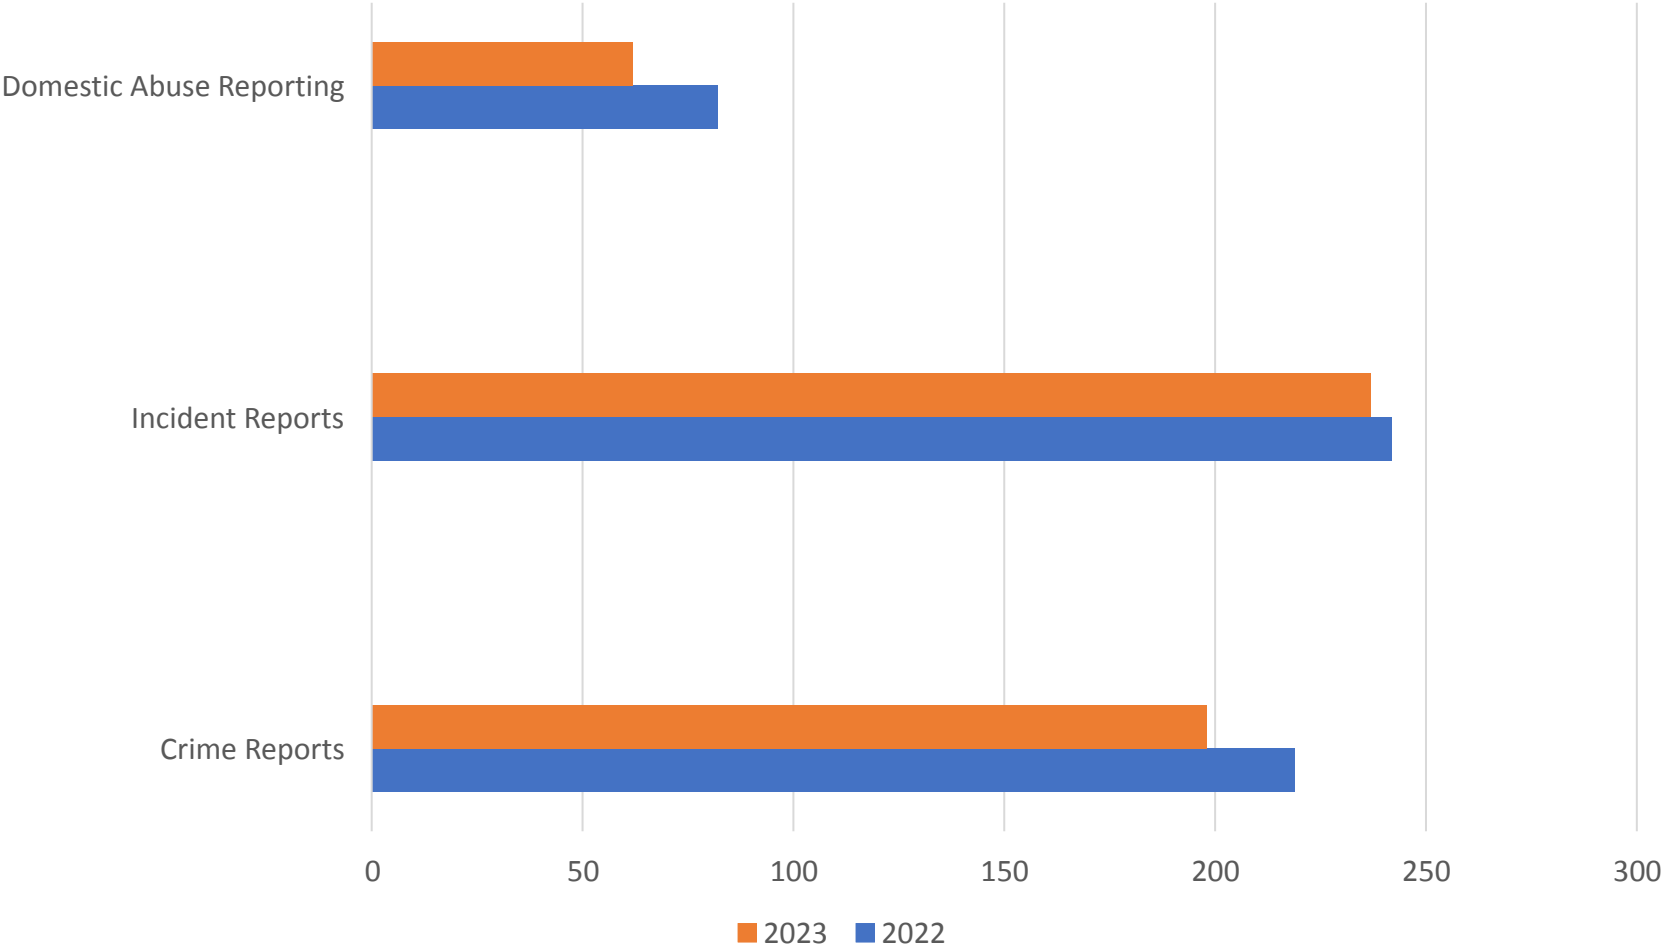

Bradford on Avon Crime and Incident Statistics

May-Aug 2022 comparison to May-Aug 2023

Chart Title