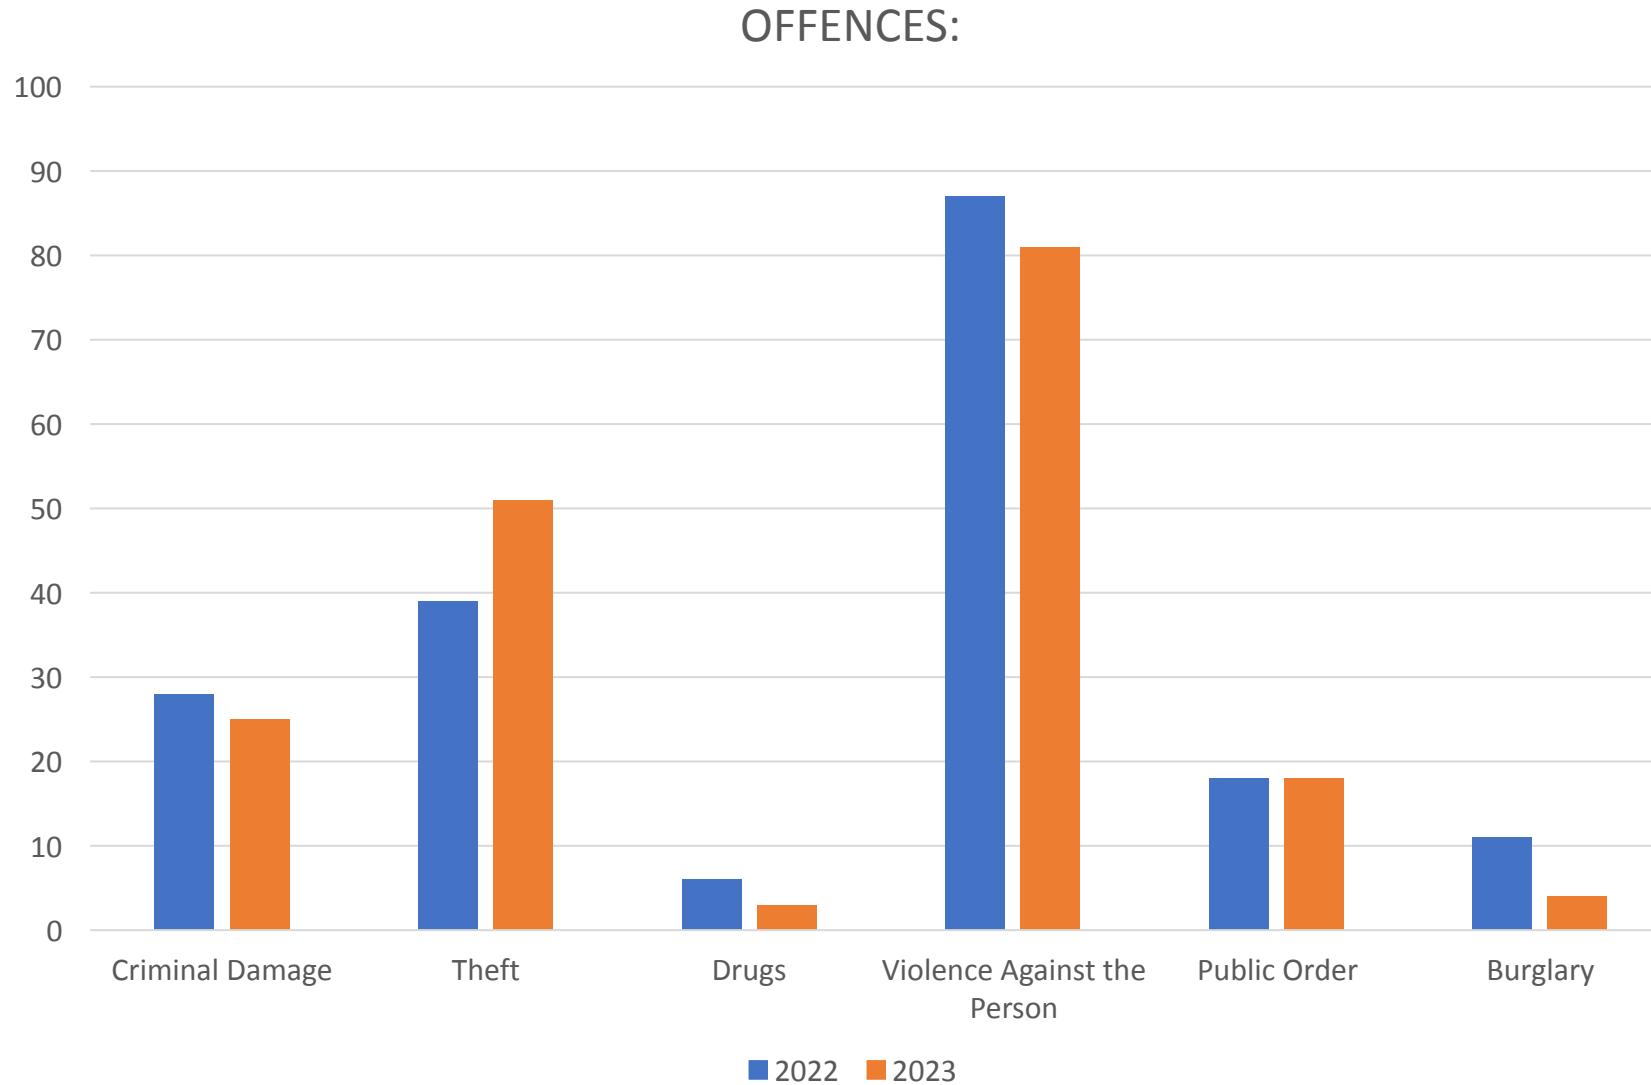

Bradford on Avon Crime and Incident Statistics

May-Aug 2022 comparison to May-Aug 2023